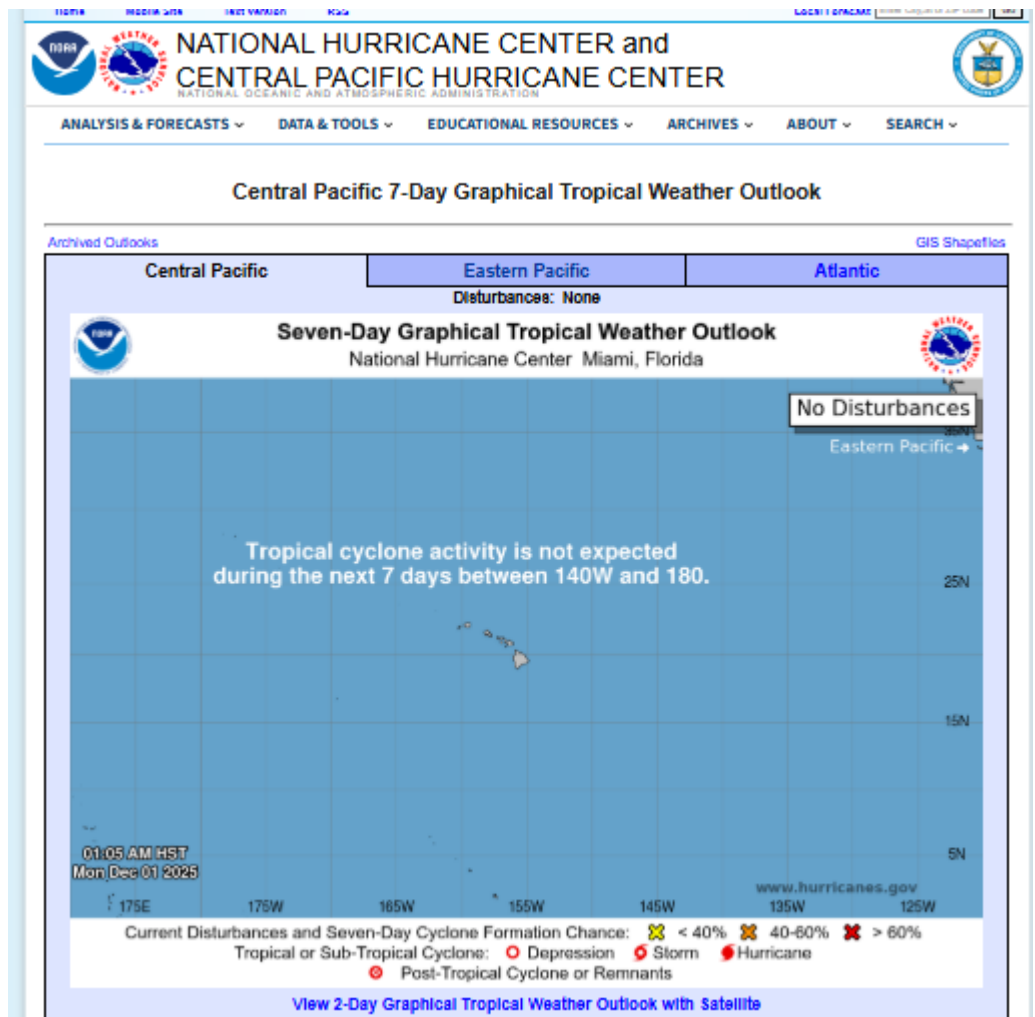

'Hurricane Season' officially is pau

But that doesn't mean we still can't see one, it's just that the odds are lower

Skywarn HAM and interested parties:

The Hurricane Season is over for the Central Pacific.

However, hurricanes can occur anytime, just not as likely now.

We ask you to keep yourself current on your training.

If you have not visited the video and refreshed yourself and your standing with the NWS Skywarn program, please do so at your convenience.

Kevin, AH6QO

VIDEO: NWS Honolulu SKY-WARN Spotter Training 2021
<<https://www.youtube.com/watch?v=4PQR2JjJg-s>>

Website: <http://www.protopage.com/ah6qodashboard>

Skywarn info: <http://www.protopage.com/ah6qodashboard#Skywarn>

Hawaii Voluntary Organizations Active in Disaster

<<https://www.hawaiistatevoad.org/>>
*Cooperation*Communication*
Coordination*Collaboration
Cell: 808.778.4697

Other: (720) 235-8172 <<http://voice.google.com/calls?a=nc,%2B17202358172>>
<<http://voice.google.com/calls?a=nc,%2B17202358172>>

*Communication is like breathing. You don't think about it until you can't, and then it is too late. ~BaoDz *包關文

*Communication is like breathing. You don't think about it until you can't, and then it is too late.

~BaoDz *包關文