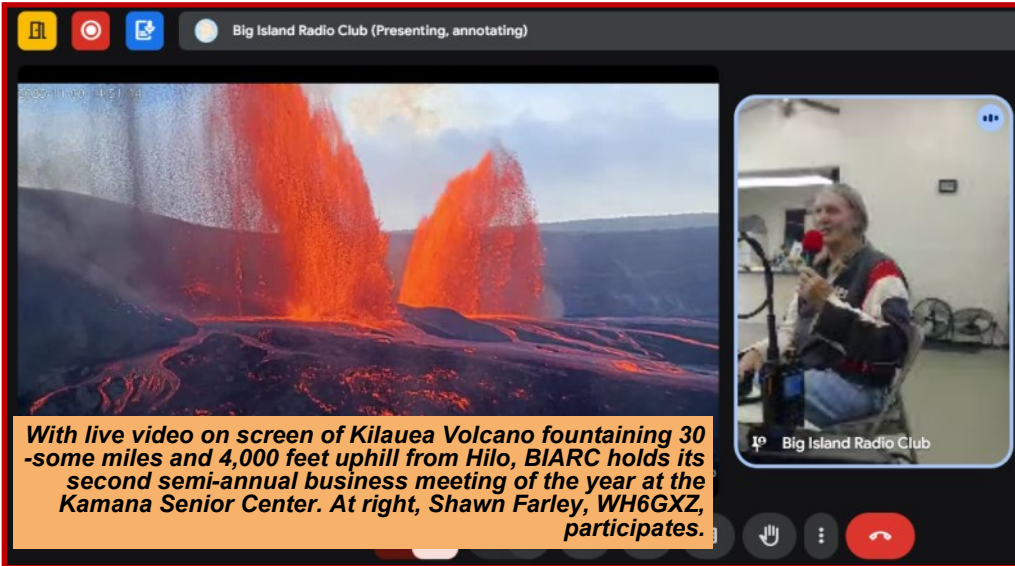

December 2025

THE BIG ISLAND HAMGRAM

The newsletter of the Big Island Amateur Radio Club

Sign up now for annual BIARC Holiday Party Sunday, Dec. 14

All are invited to the annual BIARC Holiday Party. This year's event will be from 12:30 to 5 p.m., on Sunday, Dec. 14, with set-up starting at noon.

The festivities will be held in our regular meeting room at the Kamana Senior Center at 127 Kamana St. in Hilo.

As usual, the event is potluck, with signup in advance to help with the planning. Please let coordinators know by early December how many persons will be coming and what famous dishes you will be preparing.